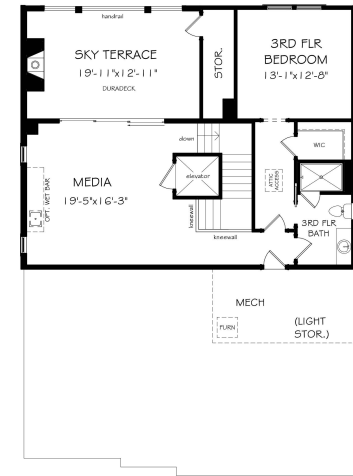

ESTATE HOME: THE LEVERETT

6,091 SQ. FT. INCL. 313 SQ. FT. SKY TERRACE - 6 BD | 6.5 BA

TERRACE LEVEL

FIRST FLOOR

SECOND FLOOR

SKY LEVEL

LAUREL VIEW
 3710 MATHIS AIRPORT PKWY
 SUWANEE, GA 30024
 678-434-9767
 JWCLAURELVIEW.COM