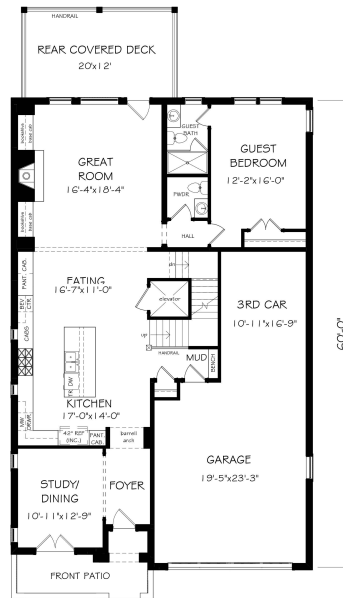

ESTATE HOME: THE LEVERETT

6,091 SQ. FT. INCL. 313 SQ. FT. SKY TERRACE - 6 BD | 6.5 BA

TERRACE LEVEL

FIRST FLOOR

SECOND FLOOR

SKY LEVEL

LAUREL VIEW
 3710 MATHIS AIRPORT PKWY
 SUWANEE, GA 30024
 678-434-9767
 JWCLAURELVIEW.COM