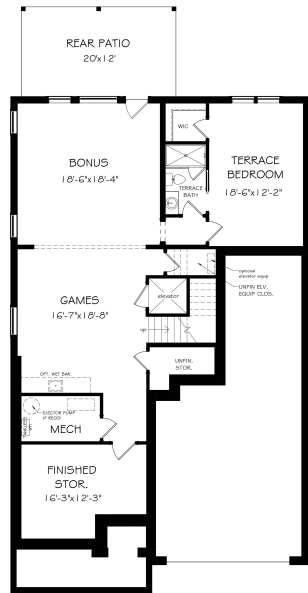

ESTATE HOME: THE LEVERETT

6,091 SQ. FT. INCL. 313 SQ. FT. SKY TERRACE - 6 BD | 6.5 BA

TERRACE LEVEL

FIRST FLOOR

SECOND FLOOR

SKY LEVEL

LAUREL VIEW
 3710 MATHIS AIRPORT PKWY
 SUWANEE, GA 30024
 678-434-9767
 JWCLAURELVIEW.COM