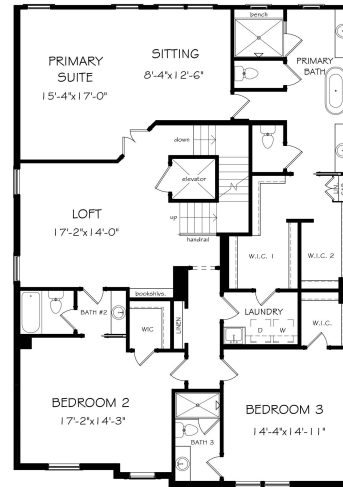

ESTATE HOME: THE LEVERETT

6,091 SQ. FT. INCL. 313 SQ. FT. SKY TERRACE - 6 BD | 6.5 BA

TERRACE LEVEL

FIRST FLOOR

SECOND FLOOR

SKY LEVEL

LAUREL VIEW
 3710 MATHIS AIRPORT PKWY
 SUWANEE, GA 30024
 678-434-9767
 JWCLAURELVIEW.COM